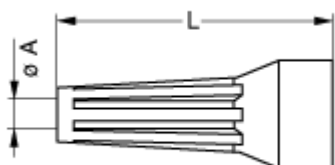

Summary

[Request a quote](#)

[Catalog](#)

Jacket cable outside diameter [mm]	3.50 - 3.90 mm
Size	1B
Series	B - Indoor keyed

Technical details

Form & Material

Shell style / Model id	GMA - Bend relief Blue
Housing material	Thermoplastic polyurethane
Keying	No keying
Variant	Blue
Weight	0.79 g

Cable fixation

Jacket cable outside diameter [mm]	3.50 - 3.90 mm
------------------------------------	----------------

Drawings

No keying

Dimensions

	A	L
mm.	3.5	30
in.	0.14	1.18

https://www.lemo.com/int_en/solutions/originals/b-indoor-keyed/gma-1b-035-da.html