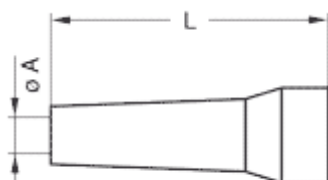

Technical details

Form & Material

Shell style / Model id	GMA - Bend relief Blue
Housing material	Silicone elastomer VMQ
Keying	No keying
Colour	Blue
Variant	Blue
Weight	0.91 g

Environment

Technical domain	Audio Video, Energy and Industrial, Medical, Semiconductor, Specialties and Other, Test and Measurement, Transportation, Aerospace and UAV
Environmental sealing (IP rating)	No IP rating
Temperature range	-60°C / +200°C
Temperature range in water steam	+140°C

Cable fixation

Jacket cable outside diameter [mm]	2.50 - 2.90 mm
------------------------------------	----------------

Drawings

No keying

Dimensions

	A	L
mm.	2.5	34
in.	0.1	1.34

https://www.lemo.com/int_en/solutions/originals/b-indoor-keyed/gma-1b-025-ra.html