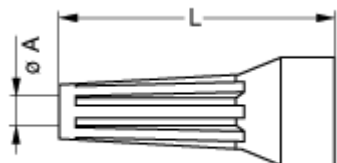

Technical details

Form & Material

Shell style / Model id	GMA - Bend relief Blue
Housing material	Thermoplastic polyurethane
Keying	No keying
Colour	Blue
Variant	Blue
Weight	0.47 g

Environment

Technical domain	Audio Video, Energy and Industrial, Medical, Semiconductor, Specialties and Other, Test and Measurement, Transportation, Aerospace and UAV
Environmental sealing (IP rating)	No IP rating
Temperature range	-40°C / +80°C

Cable fixation

Jacket cable outside diameter [mm]	4.00 - 4.40 mm
------------------------------------	----------------

Drawings

No keying

Dimensions

	A	L
mm.	4.0	24
in.	0.16	0.94

https://www.lemo.com/int_en/solutions/originals/b-indoor-keyed/gma-0b-040-da.html