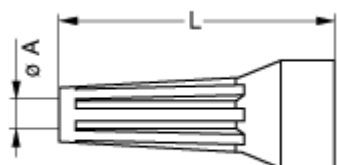

Summary

[Request a quote](#)

[Catalog](#)

Jacket cable outside diameter [mm]	4.00 - 4.40 mm
Size	0B
Series	B - Indoor keyed

Technical details

Form & Material

Shell style / Model id	GMA - Bend relief Blue
Housing material	Thermoplastic polyurethane
Keying	No keying
Variant	Blue
Weight	0.47 g

Cable fixation

Jacket cable outside diameter [mm]	4.00 - 4.40 mm
------------------------------------	----------------

Drawings

No keying

Dimensions

	A	L
mm.	4.0	24
in.	0.16	0.94

https://www.lemo.com/int_en/solutions/originals/b-indoor-keyed/gma-0b-040-da.html