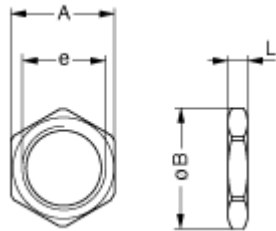

Technical details

Form & Material

Shell style / Model id	GEA - Hexagonal nuts
Housing material	Aluminum alloy (anodized) shell and collet nut, nickel plated [SAE AMS QQ N 290] brass latch sleeve and mid pieces
Keying	No keying
Weight	0.53 g

Environment

Environmental sealing (IP rating)	No IP rating
-----------------------------------	--------------

Drawings

No keying

Dimensions

	A	B	e	L
mm.	9	10.2	M7x0.5	2
in.	0.35	0.4		0.08

https://www.lemo.com/int_en/gea-00-240-ln.html