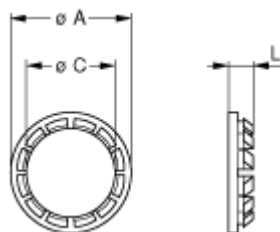

Technical details

Electrical Configuration

Nb of contacts Coax	1
Rated current	45 A
OHM	50
Cable type	RG 214 /U, RG 216 /U, RG 225 /U

Form & Material

Shell style / Model id	GBB - Tapered washer
Housing material	Brass (nickel plated [SAE AMS QQ N 290]) washer
Keying	No keying
Weight	7.71 g

Environment

Technical domain	Audio Video, Energy and Industrial, Semiconductor, Test and Measurement
Environmental sealing (IP rating)	No IP rating
Temperature range	-55°C / +250°C
Climatical Category	50/175/21
Humidity (max)	<=95% [at 60 deg C /140 F]
Shielding (min)	75 dB (10 MHz)
Shielding (min)	40 dB (1 GHz)
Shock Resistance	100 g [6 ms]
Vibration	15 g [10 Hz - 2000 Hz]

Drawings

No keying

<https://www.lemo.com/int_en/solutions/originals/s-indoor-stepped-insert/gbb-5s-250-ln.html>

LEMO products and services are provided "as is". LEMO makes no warranties or representations with regard to LEMO product & services or use of them, express, implied or statutory, including for accuracy, completeness, or security. The user is fully responsible for his products and applications using LEMO components.