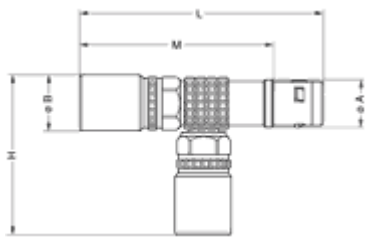

Form & Material

Shell style / Model id	FT - T-plug with receptacles (straight & elbow)
Housing material	Brass (chrome plated [SAE AMS 2460]) shell, collet nut and latch sleeve, nickel plated [SAE AMS QQ N 290] brass mid pieces
Locking system	Push-pull
Keying	G: 1 key (alpha=0, plug: male contacts, receptacle: female contacts)
Colour	Grey
Weight	111.8 g

Drawings

Dimensions

	L	M	A	B	H
mm.	77	60	16	19	48
in.	3.03	2.36	0.63	0.75	1.89

https://www.lemo.com/int_en/solutions/originals/k-outdoor-keyed/ftg-2k-304-clf.html

LEMO products and services are provided "as is". LEMO makes no warranties or representations with regard to LEMO product & services or use of them, express, implied or statutory, including for accuracy, completeness, or security. The user is fully responsible for his products and applications using LEMO components.