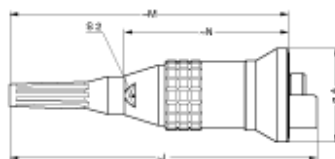

Image for illustrative purpose only

Summary

[Request a quote](#)

[Catalog](#)

Nb of contacts Fiber optic	2
Plug	Plug - Straight
Locking system	Push-pull
Jacket cable outside diameter [mm]	6.60 - 7.50 mm
Size	SH

Technical details

Electrical Configuration

Nb of contacts Fiber optic	2
Insert configuration value	SH.03A - 2 FO TYPE F2

Form & Material

Shell style / Model id	FHE - Straight plug (IP68)
Plug	Straight
Housing material	Aluminium (nickel plated [SAE AMS QQ N 290], anthracite color) shell and nut, other pieces bronze/brass
Locking system	Push-pull
Keying	Hermaphroditic keying (half moon insert) with male pin 1

Environment

Environmental sealing (IP rating)	IP68
Salt Spray Corrosion	max. 48 hr

Cable fixation

Cable termination protection	Standard back nut (no additional protection)
Fixation type	T type cable adapter
Jacket cable outside diameter [mm]	6.60 - 7.50 mm

Drawings

Dimensions

	A	L	M	N	S2
mm.	28.5	98.4	90	54	13
in.	1.12	3.87	3.54	2.13	0.51

https://www.lemo.com/int_en/fhe-sh-03a-xlzt76n.html

LEMO products and services are provided "as is". LEMO makes no warranties or representations with regard to LEMO product & services or use of them, express, implied or statutory, including for accuracy, completeness, or security. The user is fully responsible for his products and applications using LEMO components.