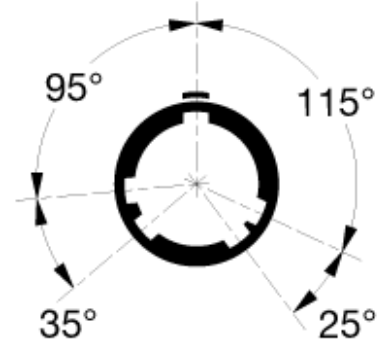

Technical details

Electrical Configuration

Nb of contacts Fiber optic	2
Insert configuration value	3K.03A - 2 FO Type F2 (<= 140 um)
Insulator	L: PEEK (UL 94 / V-0/1.5)
Gender	Standard

Form & Material

Shell style / Model id	FG - Straight plug, cable adapter and nut for fitting a bend relief
Plug	Straight
Housing material	Brass (chrome plated [SAE AMS 2460]) shell, collet nut and latch sleeve, nickel plated [SAE AMS QQ N 290] brass mid pieces
Locking system	Push-pull
Keying	5 keys (alpha=95, beta=115, gamma=35, delta=25, plug: male contacts, receptacle: female contacts)
Colour	Grey
Variant	Nut for fitting a bend relief
Weight	75.85 g

Cable fixation

Cable termination protection

For cable bend relief

Fixation type

T type cable adapter

Drawings

Dimensions

	M	L	A	S2
mm.	40	60	19	15
in.	1.57	2.36	0.75	0.59