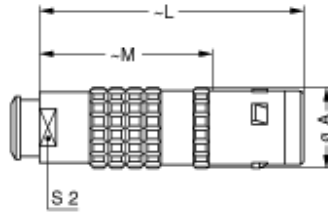

Technical details

Electrical Configuration

Nb of contacts Fiber optic	2
Insert configuration value	3K.03A - 2 FO Type F2 (<= 140 um)
Insulator	L: PEEK (UL 94 / V-0/1.5)
Gender	Standard

Form & Material

Shell style / Model id	FG - Straight plug, cable adapter and nut for fitting a bend relief
Plug	Straight
Housing material	Brass (chrome plated [SAE AMS 2460]) shell, collet nut and latch sleeve, nickel plated [SAE AMS QQ N 290] brass mid pieces
Locking system	Push-pull
Keying	5 keys (alpha=95, beta=115, gamma=35, delta=25, plug: male contacts, receptacle: female contacts)
Colour	Grey
Variant	Nut for fitting a bend relief
Weight	75.85 g

Cable fixation

Cable termination protection

For cable bend relief

Fixation type

T type cable adapter

Drawings

Dimensions

	M	L	A	S2
mm.	40	60	19	15
in.	1.57	2.36	0.75	0.59