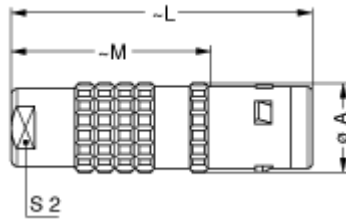

Cable fixation

Cable termination protection

For cable bend relief

Fixation type

Cable collet

Drawings

Dimensions

	A	L	S2	M
mm.	38	92	30	67
in.	1.5	3.62	1.18	2.64