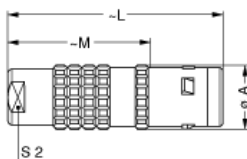

Form & Material

Shell style / Model id	FG - Straight plug, cable collet
Plug	Straight
Housing material	Brass (chrome plated [SAE AMS 2460]) shell, collet nut and latch sleeve, nickel plated [SAE AMS QQ N 290] brass mid pieces
Locking system	Push-pull
Keying	2 keys (gamma=75, plug: female contacts, receptacle: male contacts)
Weight	336.24 g

Environment

Technical domain	Audio Video, Energy and Industrial, Medical, Test and Measurement
Environmental sealing (IP rating)	IP68
Endurance	5000 mating cycles
Temperature range	-40°C / +80°C
Climatical Category	50/175/21
Humidity (max)	<=95% [at 60 deg C /140 F]
Shielding (min)	95 dB (10 MHz)
Shielding (min)	80 dB (1 GHz)
Shock Resistance	100 g [6 ms]
Vibration	15 g [10 Hz - 2000 Hz]
Salt Spray Corrosion	>1000 hr

Cable fixation

Cable termination protection	For cable bend relief
Fixation type	Cable collet

Drawings

<https://www.lemo.com/int_en/solutions/originals/k-outdoor-keyed/fgl-5k-956-clyz.html>

LEMO products and services are provided "as is". LEMO makes no warranties or representations with regard to LEMO product & services or use of them, express, implied or statutory, including for accuracy, completeness, or security. The user is fully responsible for his products and applications using LEMO components.