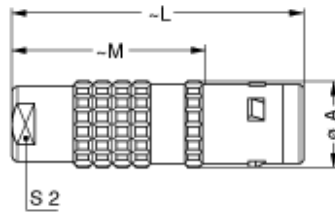

Cable fixation

Cable termination protection	Standard back nut (no additional protection)
Fixation type	Cable collet
Jacket cable outside diameter [mm]	17.60 - 18.50 mm

Drawings

Dimensions

	A	L	S2	M
mm.	38	92	30	67
in.	1.5	3.62	1.18	2.64

<https://www.lemo.com/int_en/solutions/originals/k-outdoor-keyed/fgl-5k-310-cykc18.html>

LEMO products and services are provided "as is". LEMO makes no warranties or representations with regard to LEMO product & services or use of them, express, implied or statutory, including for accuracy, completeness, or security. The user is fully responsible for his products and applications using LEMO components.