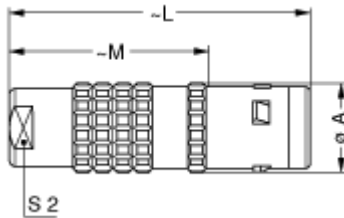

Cable fixation

Cable termination protection	Standard back nut (no additional protection)
Fixation type	Cable collet
Jacket cable outside diameter [mm]	14.10 - 15.00 mm

Drawings

Dimensions

	S2	M	L	A
mm.	19	50.5	71	25
in.	0.75	1.99	2.8	0.98

<https://www.lemo.com/int_en/solutions/originals/k-outdoor-keyed/fgl-4k-348-cllc15.html>

LEMO products and services are provided "as is". LEMO makes no warranties or representations with regard to LEMO product & services or use of them, express, implied or statutory, including for accuracy, completeness, or security. The user is fully responsible for his products and applications using LEMO components.