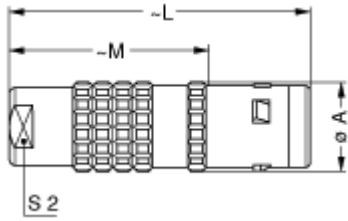

Dimensions

	S2	M	L	A
mm.	19	50.5	71	25
in.	0.75	1.99	2.8	0.98

<https://www.lemo.com/int_en/solutions/originals/k-outdoor-keyed/fgl-4k-328-cryc14.html>

LEMO products and services are provided "as is". LEMO makes no warranties or representations with regard to LEMO product & services or use of them, express, implied or statutory, including for accuracy, completeness, or security. The user is fully responsible for his products and applications using LEMO components.