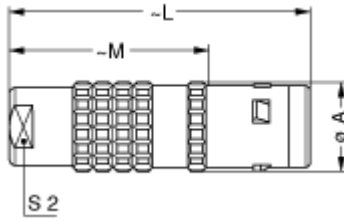

Dimensions

	S2	M	L	A
mm.	19	50.5	71	25
in.	0.75	1.99	2.8	0.98

<https://www.lemo.com/int_en/solutions/originals/k-outdoor-keyed/fgl-4k-328-cryc11.html>

LEMO products and services are provided "as is". LEMO makes no warranties or representations with regard to LEMO product & services or use of them, express, implied or statutory, including for accuracy, completeness, or security. The user is fully responsible for his products and applications using LEMO components.