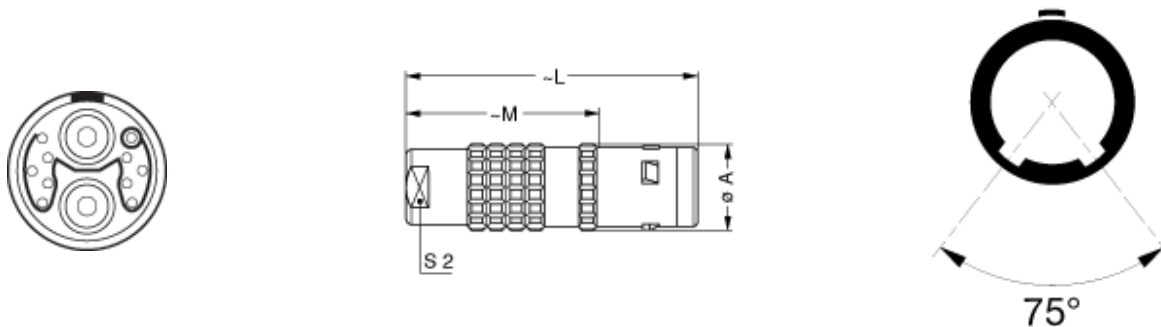

Cable fixation

Cable termination protection	Standard back nut (no additional protection)
Fixation type	Cable collet
Jacket cable outside diameter [mm]	9.10 - 9.50 mm

Drawings

Dimensions

	A	L	S 2	M
mm.	19	61	15	41
in.	0.75	2.4	0.59	1.61

Recommended By Lemo

Accessories

Compatible cap

[BFL.3K.100.NAS](#)

<https://www.lemo.com/int_en/solutions/originals/k-outdoor-keyed/fgl-3k-7h0-cjmc95.html>

LEMO products and services are provided "as is". LEMO makes no warranties or representations with regard to LEMO product & services or use of them, express, implied or statutory, including for accuracy, completeness, or security. The user is fully responsible for his products and applications using LEMO components.