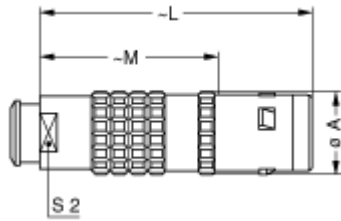

## Form & Material

Shell style / Model id	FG - Straight plug, cable collet and nut for fitting a bend relief
Plug	Straight
Housing material	Brass (chrome plated [SAE AMS 2460]) shell, collet nut and latch sleeve, nickel plated [SAE AMS QQ N 290] brass mid pieces
Locking system	Push-pull
Keying	2 keys (gamma=75, plug: female contacts, receptacle: male contacts)
Variant	Nut for fitting a bend relief
Weight	34.14 g

## Dimensions

	<b>M</b>	<b>A</b>	<b>S2</b>	<b>L</b>
mm.	28	13	9	42
in.	1.1	0.51	0.35	1.65

[https://www.lemo.com/int\\_en/solutions/originals/k-outdoor-keyed/fgl-1k-92a-cllt46z.html](https://www.lemo.com/int_en/solutions/originals/k-outdoor-keyed/fgl-1k-92a-cllt46z.html)