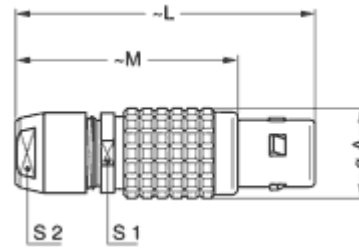

Form & Material

Shell style / Model id	FG - Straight plug, cable collet
Plug	Straight
Housing material	Brass (chrome plated [SAE AMS 2460]) shell and collet nut, nickel plated [SAE AMS QQ N 290] brass latch sleeve and mid pieces
Locking system	Push-pull
Keying	3 keys (alpha=42, gamma=30, plug: male contacts, receptacle: female contacts)
Colour	Grey
Variant	Delivered without contact

Cable fixation

Cable termination protection	Standard back nut (no additional protection)
Fixation type	Cable collet
Jacket cable outside diameter [mm]	5.30 - 6.20 mm

Drawings

Dimensions

	A	L	M	S1	S2
mm.	12	43	32	10	9
in.	0.47	1.69	1.26	0.39	0.35