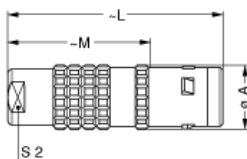

Form & Material

Shell style / Model id	FG - Straight plug, cable collet
Plug	Straight
Housing material	Brass (chrome plated [SAE AMS 2460]) shell, collet nut and latch sleeve, nickel plated [SAE AMS QQ N 290] brass mid pieces
Locking system	Push-pull
Keying	1 key (alpha=0, plug: male contacts, receptacle: female contacts)
Weight	329.24 g

Environment

Technical domain	Audio Video, Energy and Industrial, Medical, Test and Measurement
Environmental sealing (IP rating)	IP68
Endurance	5000 mating cycles
Temperature range	-40°C / +80°C
Climatical Category	50/175/21
Humidity (max)	<=95% [at 60 deg C /140 F]
Shielding (min)	95 dB (10 MHz)
Shielding (min)	80 dB (1 GHz)
Shock Resistance	100 g [6 ms]
Vibration	15 g [10 Hz - 2000 Hz]
Salt Spray Corrosion	>1000 hr

Cable fixation

Cable termination protection	For cable bend relief
Fixation type	Cable collet

Drawings

<https://www.lemo.com/int_en/solutions/originals/k-outdoor-keyed/fgg-5k-956-clyz.html>

LEMO products and services are provided "as is". LEMO makes no warranties or representations with regard to LEMO product & services or use of them, express, implied or statutory, including for accuracy, completeness, or security. The user is fully responsible for his products and applications using LEMO components.