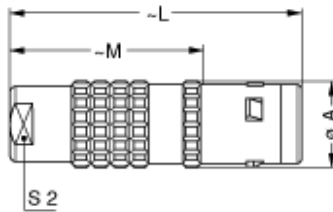

Cable fixation

Cable termination protection	Standard back nut (no additional protection)
Fixation type	Cable collet
Jacket cable outside diameter [mm]	20.60 - 21.50 mm

Drawings

Dimensions

	A	L	S2	M
mm.	38	92	30	67
in.	1.5	3.62	1.18	2.64

<https://www.lemo.com/int_en/solutions/originals/k-outdoor-keyed/fgg-5k-340-cyyc21.html>

LEMO products and services are provided "as is". LEMO makes no warranties or representations with regard to LEMO product & services or use of them, express, implied or statutory, including for accuracy, completeness, or security. The user is fully responsible for his products and applications using LEMO components.