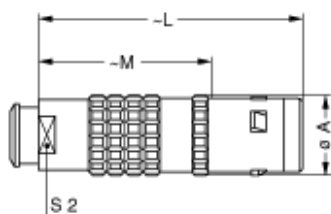

Cable fixation

Cable termination protection	For cable bend relief
Fixation type	T type cable adapter
Jacket cable outside diameter [mm]	6.10 - 7.00 mm

Drawings

Dimensions

	A	L	S2	M
mm.	38	92	30	67
in.	1.5	3.62	1.18	2.64

<https://www.lemo.com/int_en/solutions/originals/k-outdoor-keyed/fgg-5k-03j-clzt71z.html>

LEMO products and services are provided "as is". LEMO makes no warranties or representations with regard to LEMO product & services or use of them, express, implied or statutory, including for accuracy, completeness, or security. The user is fully responsible for his products and applications using LEMO components.