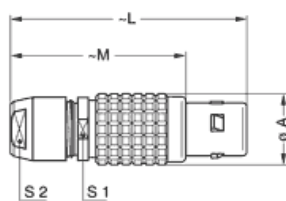

Form & Material

Shell style / Model id	FG - Straight plug, cable collet
Plug	Straight
Housing material	Brass (chrome plated [SAE AMS 2460]) shell and collet nut, nickel plated [SAE AMS QQ N 290] brass latch sleeve and mid pieces
Locking system	Push-pull
Keying	1 key (alpha=0, plug: male contacts, receptacle: female contacts)

Environment

Technical domain	Audio Video, Energy and Industrial, Medical, Semiconductor, Specialties and Other, Test and Measurement, Transportation, Aerospace and UAV
Environmental protection (IP rating)	IP50
Minimal temperature	-55°C / +250°C
Climatical Category	50/175/21
Humidity (max)	<=95% [at 60 deg C /140 F]
Shielding (min)	75 dB (10 MHz)
Shielding (min)	40 dB (1 GHz)
Shock Resistance	100 g [6 ms]
Vibration	15 g [10 Hz - 2000 Hz]
Salt Spray Corrosion	>1000 hr

Cable fixation

Cable termination protection	Standard back nut (no additional protection)
Fixation type	Cable collet
Jacket cable outside diameter [mm]	21.60 - 23.50 mm

Drawings

<https://www.lemo.com/int_en/solutions/originals/b-indoor-keyed/fgg-5b-894-clcd239.html>

LEMO products and services are provided "as is". LEMO makes no warranties or representations with regard to LEMO product & services or use of them, express, implied or statutory, including for accuracy, completeness, or security. The user is fully responsible for his products and applications using LEMO components.