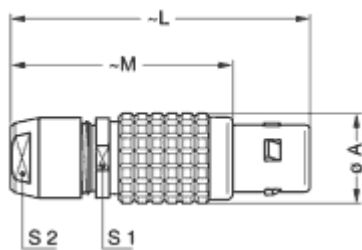

Drawings

Dimensions

	S1	M	L	A	S2
mm.	31	78	103	35	30
in.	1.22	3.07	4.06	1.38	1.18

Recommended By Lemo

Accessories

Compatible cap

[BFG.5B.100.NAS](#)

<https://www.lemo.com/int_en/solutions/originals/b-indoor-keyed/fgg-5b-854-clad256.html>

LEMO products and services are provided "as is". LEMO makes no warranties or representations with regard to LEMO product & services or use of them, express, implied or statutory, including for accuracy, completeness, or security. The user is fully responsible for his products and applications using LEMO components.