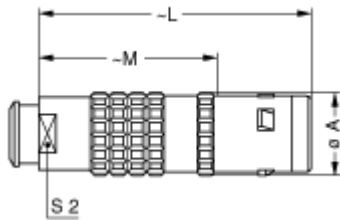

Cable fixation

Cable termination protection	For cable bend relief
Fixation type	T type cable adapter
Jacket cable outside diameter [mm]	12.60 - 13.50 mm

Drawings

Dimensions

	L	A	S2	M
mm.	71	25	19	50.5
in.	2.8	0.98	0.75	1.99

<https://www.lemo.com/int_en/solutions/originals/k-outdoor-keyed/fgg-4k-97b-clct13z.html>

LEMO products and services are provided "as is". LEMO makes no warranties or representations with regard to LEMO product & services or use of them, express, implied or statutory, including for accuracy, completeness, or security. The user is fully responsible for his products and applications using LEMO components.