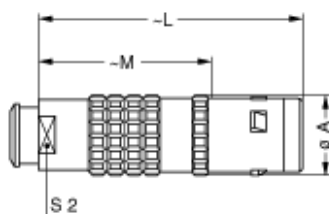

Cable fixation

Cable termination protection	For cable bend relief
Fixation type	T type cable adapter
Jacket cable outside diameter [mm]	8.60 - 9.50 mm

Drawings

Dimensions

	L	A	S2	M
mm.	71	25	19	50.5
in.	2.8	0.98	0.75	1.99

Recommended By Lemo

Accessories

Compatible cap

[BFG.4K.100.NAS](#)

<https://www.lemo.com/int_en/solutions/originals/k-outdoor-keyed/fgg-4k-94e-clzt96z.html>

LEMO products and services are provided "as is". LEMO makes no warranties or representations with regard to LEMO product & services or use of them, express, implied or statutory, including for accuracy, completeness, or security. The user is fully responsible for his products and applications using LEMO components.