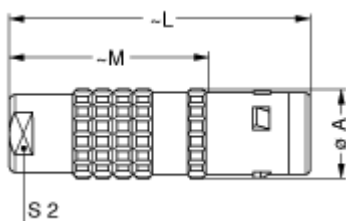

Environment

Technical domain	Audio Video, Energy and Industrial, Medical, Test and Measurement
Environmental sealing (IP rating)	IP68
Endurance	5000 mating cycles
Temperature range	-55°C / +200°C
Climatical Category	50/175/21
Humidity (max)	<=95% [at 60 deg C /140 F]
Shielding (min)	95 dB (10 MHz)
Shielding (min)	80 dB (1 GHz)
Shock Resistance	100 g [6 ms]
Vibration	15 g [10 Hz - 2000 Hz]
Salt Spray Corrosion	>1000 hr

Cable fixation

Cable termination protection	Standard back nut (no additional protection)
Fixation type	Cable collet
Jacket cable outside diameter [mm]	9.60 - 10.50 mm

Drawings

Dimensions

	S2	M	L	A
mm.	19	50.5	71	25
in.	0.75	1.99	2.8	0.98

<https://www.lemo.com/int_en/solutions/originals/k-outdoor-keyed/fgg-4k-348-clcc10.html>

LEMO products and services are provided "as is". LEMO makes no warranties or representations with regard to LEMO product & services or use of them, express, implied or statutory, including for accuracy, completeness, or security. The user is fully responsible for his products and applications using LEMO components.