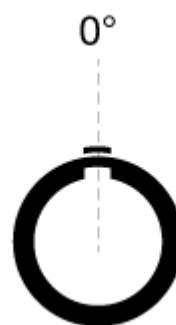

Environment

Technical domain	Audio Video, Energy and Industrial, Medical, Test and Measurement
Environmental sealing (IP rating)	IP68
Endurance	5000 mating cycles
Temperature range	-55°C / +200°C
Climatical Category	50/175/21
Humidity (max)	<=95% [at 60 deg C /140 F]
Shielding (min)	95 dB (10 MHz)
Shielding (min)	80 dB (1 GHz)
Shock Resistance	100 g [6 ms]
Vibration	15 g [10 Hz - 2000 Hz]
Salt Spray Corrosion	>1000 hr

Cable fixation

Cable termination protection	Standard back nut (no additional protection)
Fixation type	Cable collet
Jacket cable outside diameter [mm]	9.60 - 10.50 mm

Drawings

Dimensions

	S2	M	L	A
mm.	19	50.5	71	25
in.	0.75	1.99	2.8	0.98

<https://www.lemo.com/int_en/solutions/originals/k-outdoor-keyed/fgg-4k-348-clcc10.html>

LEMO products and services are provided "as is". LEMO makes no warranties or representations with regard to LEMO product & services or use of them, express, implied or statutory, including for accuracy, completeness, or security. The user is fully responsible for his products and applications using LEMO components.