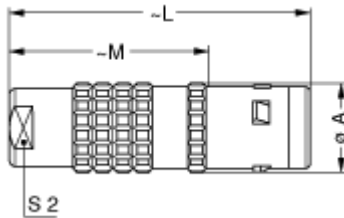

Cable fixation

Cable termination protection	Standard back nut (no additional protection)
Fixation type	Cable collet
Jacket cable outside diameter [mm]	12.10 - 12.80 mm

Drawings

Dimensions

	S2	M	L	A
mm.	19	50.5	71	25
in.	0.75	1.99	2.8	0.98

<https://www.lemo.com/int_en/solutions/originals/k-outdoor-keyed/fgg-4k-348-clac12.html>

LEMO products and services are provided "as is". LEMO makes no warranties or representations with regard to LEMO product & services or use of them, express, implied or statutory, including for accuracy, completeness, or security. The user is fully responsible for his products and applications using LEMO components.