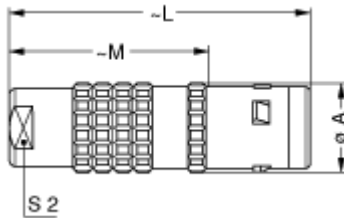

Cable fixation

Cable termination protection	Standard back nut (no additional protection)
Fixation type	Cable collet
Jacket cable outside diameter [mm]	10.60 - 12.00 mm

Drawings

Dimensions

	S2	M	L	A
mm.	19	50.5	71	25
in.	0.75	1.99	2.8	0.98

<https://www.lemo.com/int_en/solutions/originals/k-outdoor-keyed/fgg-4k-160-ctac11.html>

LEMO products and services are provided "as is". LEMO makes no warranties or representations with regard to LEMO product & services or use of them, express, implied or statutory, including for accuracy, completeness, or security. The user is fully responsible for his products and applications using LEMO components.