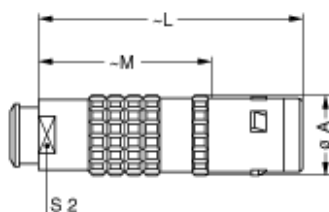

Cable fixation

Cable termination protection	For cable bend relief
Fixation type	T type cable adapter
Jacket cable outside diameter [mm]	5.60 - 6.50 mm

Drawings

Dimensions

	L	A	S2	M
mm.	71	25	19	50.5
in.	2.8	0.98	0.75	1.99

Recommended By Lemo

Accessories

Compatible cap

[BFG.4K.100.KAS](#)

<https://www.lemo.com/int_en/solutions/originals/k-outdoor-keyed/fgg-4k-03c-klzt66z.html>

LEMO products and services are provided "as is". LEMO makes no warranties or representations with regard to LEMO product & services or use of them, express, implied or statutory, including for accuracy, completeness, or security. The user is fully responsible for his products and applications using LEMO components.