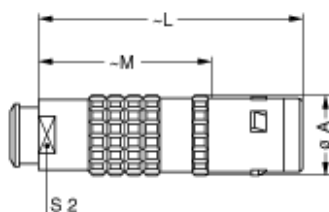

Cable fixation

Cable termination protection	For cable bend relief
Fixation type	T type cable adapter
Jacket cable outside diameter [mm]	5.10 - 6.00 mm

Drawings

Dimensions

	L	A	S2	M
mm.	71	25	19	50.5
in.	2.8	0.98	0.75	1.99

Recommended By Lemo

Accessories

Compatible cap

[BFG.4K.100.NAS](#)

<https://www.lemo.com/int_en/solutions/originals/k-outdoor-keyed/fgg-4k-03c-clzt61z.html>

LEMO products and services are provided "as is". LEMO makes no warranties or representations with regard to LEMO product & services or use of them, express, implied or statutory, including for accuracy, completeness, or security. The user is fully responsible for his products and applications using LEMO components.