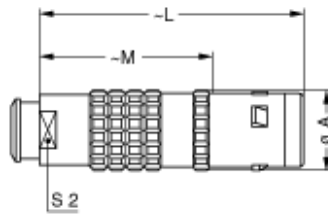

Cable fixation

Cable termination protection	For cable bend relief
Fixation type	T type cable adapter
Jacket cable outside diameter [mm]	4.60 - 5.50 mm

Drawings

Dimensions

	L	A	S2	M
mm.	71	25	19	50.5
in.	2.8	0.98	0.75	1.99

Recommended By Lemo

Accessories

Compatible cap

[BFG.4K.100.NAS](#)

<https://www.lemo.com/int_en/solutions/originals/k-outdoor-keyed/fgg-4k-03c-clzt56z.html>

LEMO products and services are provided "as is". LEMO makes no warranties or representations with regard to LEMO product & services or use of them, express, implied or statutory, including for accuracy, completeness, or security. The user is fully responsible for his products and applications using LEMO components.