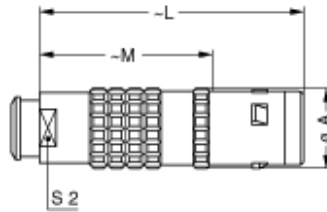

Cable fixation

Cable termination protection	For cable bend relief
Fixation type	T type cable adapter
Jacket cable outside diameter [mm]	9.60 - 10.50 mm

Drawings

Dimensions

	L	A	S2	M
mm.	71	25	19	50.5
in.	2.8	0.98	0.75	1.99

<https://www.lemo.com/int_en/solutions/originals/k-outdoor-keyed/fgg-4k-03c-clzt10z.html>

LEMO products and services are provided "as is". LEMO makes no warranties or representations with regard to LEMO product & services or use of them, express, implied or statutory, including for accuracy, completeness, or security. The user is fully responsible for his products and applications using LEMO components.