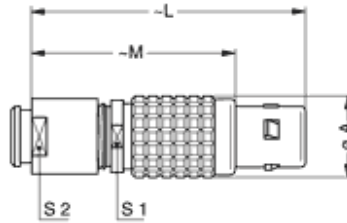

Technical details

Electrical Configuration

Nb of contacts Fiber optic	8
Insert configuration value	4B.03G - 8 FO TYPE F7
Insulator	L: PEEK (UL 94 / V-0/1.5)
Gender	Standard

Form & Material

Shell style / Model id	FG - Straight plug, cable collet and nut for fitting a bend relief
Plug	Straight
Housing material	Brass (chrome plated [SAE AMS 2460]) shell and collet nut, nickel plated [SAE AMS QQ N 290] brass latch sleeve and mid pieces
Locking system	Push-pull
Keying	G: 1 key (alpha=0, plug: male contacts, receptacle: female contacts)
Colour	Grey
Variant	Nut for fitting a bend relief
Weight	119.19 g

Cable fixation

Cable termination protection

For cable bend relief

Fixation type

T type cable adapter

Drawings

Dimensions

	A	L	M	S2	S1
mm.	25	71	53	20	21
in.	0.98	2.8	2.09	0.79	0.83