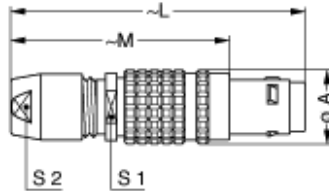

Form & Material

Shell style / Model id	FG - Straight plug, cable collet
Plug	Straight
Housing material	Brass (chrome plated [SAE AMS 2460]) shell and collet nut, nickel plated [SAE AMS QQ N 290] brass latch sleeve and mid pieces
Locking system	Push-pull
Keying	G: 1 key (alpha=0, plug: male contacts, receptacle: female contacts)
Colour	Grey

Cable fixation

Cable termination protection	Standard back nut (no additional protection)
Fixation type	Cable collet
Jacket cable outside diameter [mm]	5.60 - 6.00 mm

Drawings

Dimensions

	A	L	M	S1	S2
mm.	18.8	64	49	16	14
in.	0.74	2.52	1.93	0.63	0.55