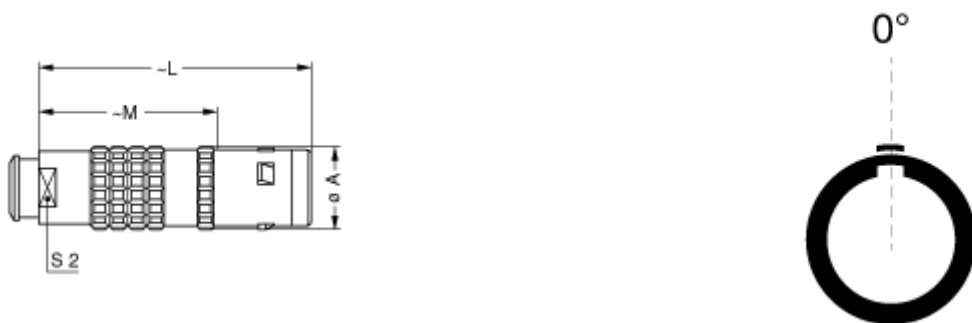

Cable fixation

Cable termination protection	For cable bend relief
Fixation type	T type cable adapter
Jacket cable outside diameter [mm]	5.60 - 6.50 mm

Drawings

Dimensions

	M	L	A	S2
mm.	40	60	19	15
in.	1.57	2.36	0.75	0.59

Recommended By Lemo

Accessories

Compatible cap	BFG.3K.100.NAS

<https://www.lemo.com/int_en/solutions/originals/k-outdoor-keyed/fgg-3k-986-clat66z.html>

LEMO products and services are provided "as is". LEMO makes no warranties or representations with regard to LEMO product & services or use of them, express, implied or statutory, including for accuracy, completeness, or security. The user is fully responsible for his products and applications using LEMO components.