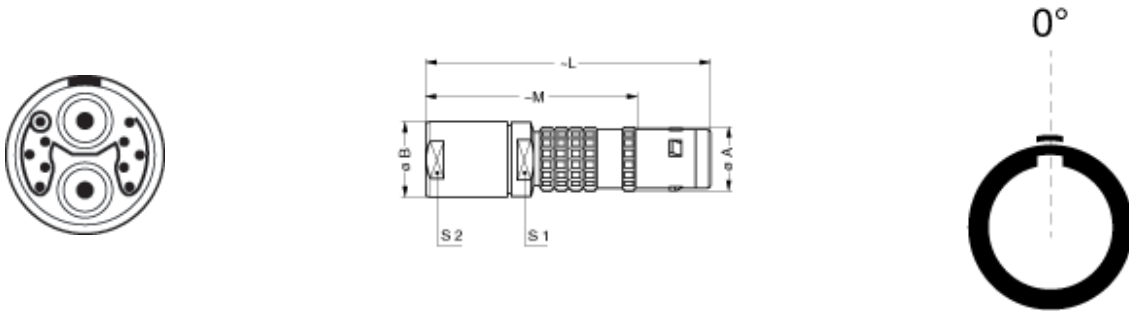

Cable fixation

Cable termination protection	Standard back nut (no additional protection)
Fixation type	Cable collet
Jacket cable outside diameter [mm]	12.10 - 12.80 mm

Drawings

Dimensions

	M	L	B	S2	S1	A
mm.	65	85	22	19	19	19
in.	2.56	3.35	0.87	0.75	0.75	0.75

Recommended By Lemo

Accessories

Compatible cap

[BFG.3K.100.NAS](#)

<https://www.lemo.com/int_en/solutions/originals/k-outdoor-keyed/fgg-3k-7h0-cjck12.html>

LEMO products and services are provided "as is". LEMO makes no warranties or representations with regard to LEMO product & services or use of them, express, implied or statutory, including for accuracy, completeness, or security. The user is fully responsible for his products and applications using LEMO components.