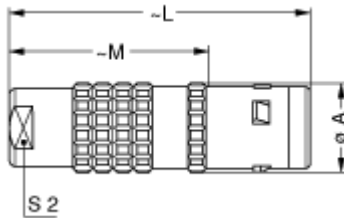

Cable fixation

Cable termination protection	Standard back nut (no additional protection)
Fixation type	Cable collet
Jacket cable outside diameter [mm]	10.10 - 10.50 mm

Drawings

Dimensions

	A	L	S2	M
mm.	19	61	15	41
in.	0.75	2.4	0.59	1.61

<https://www.lemo.com/int_en/solutions/originals/k-outdoor-keyed/fgg-3k-332-clac11.html>

LEMO products and services are provided "as is". LEMO makes no warranties or representations with regard to LEMO product & services or use of them, express, implied or statutory, including for accuracy, completeness, or security. The user is fully responsible for his products and applications using LEMO components.