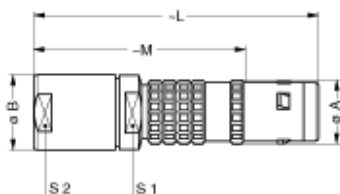

Form & Material

Shell style / Model id	FG - Straight plug with oversize cable collet
Plug	Straight
Housing material	Brass (chrome plated [SAE AMS 2460]) shell, collet nut and latch sleeve, nickel plated [SAE AMS QQ N 290] brass mid pieces
Locking system	Push-pull
Keying	G: 1 key (alpha=0, plug: male contacts, receptacle: female contacts)
Colour	Grey
Weight	100.69 g

Cable fixation

Cable termination protection	Standard back nut (no additional protection)
Fixation type	Cable collet
Jacket cable outside diameter [mm]	12.90 - 13.50 mm

Drawings

Dimensions

	M	L	B	S2	S1	A
mm.	65	85	22	19	19	19
in.	2.56	3.35	0.87	0.75	0.75	0.75