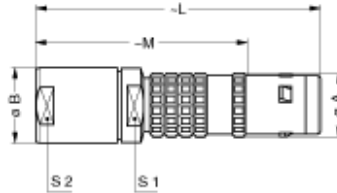

Form & Material

Shell style / Model id	FG - Straight plug with oversize cable collet
Plug	Straight
Housing material	Brass (chrome plated [SAE AMS 2460]) shell, collet nut and latch sleeve, nickel plated [SAE AMS QQ N 290] brass mid pieces
Locking system	Push-pull
Keying	1 key (alpha=0, plug: male contacts, receptacle: female contacts)
Colour	Grey
Weight	108.31 g

Cable fixation

Cable termination protection	Standard back nut (no additional protection)
Fixation type	Cable collet
Jacket cable outside diameter [mm]	12.90 - 13.50 mm

Drawings

Dimensions

	M	L	B	S2	S1	A
mm.	65	85	22	19	19	19
in.	2.56	3.35	0.87	0.75	0.75	0.75