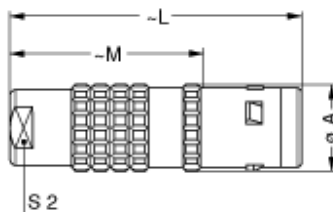

## Dimensions

	<b>A</b>	<b>L</b>	<b>S2</b>	<b>M</b>
mm.	19	61	15	41
in.	0.75	2.4	0.59	1.61

[https://www.lemo.com/int\\_en/solutions/originals/k-outdoor-keyed/fgg-3k-312-cycc10.html](https://www.lemo.com/int_en/solutions/originals/k-outdoor-keyed/fgg-3k-312-cycc10.html)