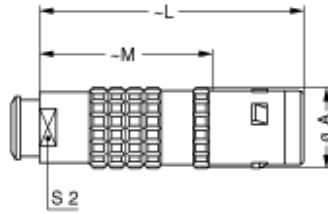

Technical details

Electrical Configuration

Nb of contacts Fiber optic	2
Insert configuration value	3K.03A - 2 FO Type F2 (<= 140 um)
Insulator	L: PEEK (UL 94 / V-0/1.5)
Gender	Standard

Form & Material

Shell style / Model id	FG - Straight plug, cable adapter and nut for fitting a bend relief
Plug	Straight
Housing material	Brass (chrome plated [SAE AMS 2460]) shell, collet nut and latch sleeve, nickel plated [SAE AMS QQ N 290] brass mid pieces
Locking system	Push-pull
Keying	G: 1 key (alpha=0, plug: male contacts, receptacle: female contacts)
Colour	Grey
Variant	Nut for fitting a bend relief
Weight	75.64 g

Cable fixation

Cable termination protection

For cable bend relief

Fixation type

T type cable adapter

Drawings

Dimensions

	M	L	A	S2
mm.	40	60	19	15
in.	1.57	2.36	0.75	0.59