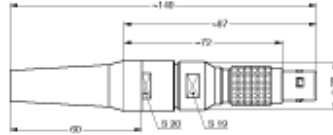

Cable fixation

Cable termination protection

For cable bend relief

Fixation type

Cable collet

Drawings

Dimensions

	L	M	A
mm.	87	72	23
in.	3.43	2.83	0.91