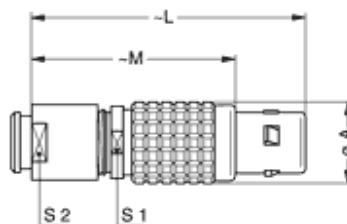

Environment

Technical domain	Audio Video, Energy and Industrial, Medical, Semiconductor, Specialties and Other, Test and Measurement, Transportation, Aerospace and UAV
Environmental sealing (IP rating)	IP50
Endurance	5000 mating cycles
Temperature range	-55°C / +250°C
Climatical Category	50/175/21
Humidity (max)	<=95% [at 60 deg C /140 F]
Shielding (min)	75 dB (10 MHz)
Shielding (min)	40 dB (1 GHz)
Shock Resistance	100 g [6 ms]
Vibration	15 g [10 Hz - 2000 Hz]
Salt Spray Corrosion	>1000 hr

Cable fixation

Cable termination protection	For cable bend relief
Fixation type	Cable collet
Jacket cable outside diameter [mm]	7.80 - 9.20 mm

Drawings

Dimensions

	S1	M	L	S2	A
mm.	15	41.5	56.5	15	18
in.	0.59	1.63	2.22	0.59	0.71

<https://www.lemo.com/int_en/solutions/originals/b-indoor-keyed/fgg-3b-330-cytd92z.html>

LEMO products and services are provided "as is". LEMO makes no warranties or representations with regard to LEMO product & services or use of them, express, implied or statutory, including for accuracy, completeness, or security. The user is fully responsible for his products and applications using LEMO components.