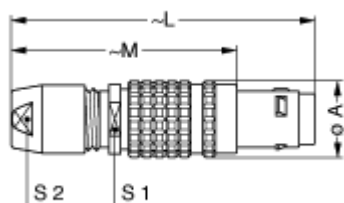

Drawings

Dimensions

	A	L	M	S1	S2
mm.	15	55	43	14	12
in.	0.59	2.17	1.69	0.55	0.47

Recommended By Lemo

Accessories

Compatible cap [BFG.2T.100.CAS](#)

Tools

Spanner [DCP.2T.110.TN](#)

<https://www.lemo.com/int_en/solutions/originals/t-outdoor-keyed/fgg-2t-804-clac601.html>

LEMO products and services are provided "as is". LEMO makes no warranties or representations with regard to LEMO product & services or use of them, express, implied or statutory, including for accuracy, completeness, or security. The user is fully responsible for his products and applications using LEMO components.