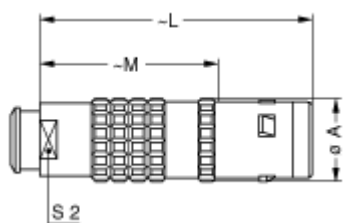

Environment

Technical domain	Audio Video, Energy and Industrial, Medical, Test and Measurement
Environmental sealing (IP rating)	IP68
Endurance	5000 mating cycles
Temperature range	-40°C / +80°C
Climatical Category	50/175/21
Humidity (max)	<=95% [at 60 deg C /140 F]
Shielding (min)	95 dB (10 MHz)
Shielding (min)	80 dB (1 GHz)
Shock Resistance	100 g [6 ms]
Vibration	15 g [10 Hz - 2000 Hz]
Salt Spray Corrosion	>1000 hr

Cable fixation

Cable termination protection	For cable bend relief
Fixation type	T type cable adapter
Jacket cable outside diameter [mm]	5.60 - 6.50 mm

Drawings

Dimensions

	M	A	S2	L
mm.	36	16	12	52
in.	1.42	0.63	0.47	2.05

<https://www.lemo.com/int_en/solutions/originals/k-outdoor-keyed/fgg-2k-93b-clct66z.html>

LEMO products and services are provided "as is". LEMO makes no warranties or representations with regard to LEMO product & services or use of them, express, implied or statutory, including for accuracy, completeness, or security. The user is fully responsible for his products and applications using LEMO components.