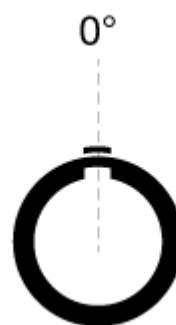

Environment

Technical domain	Audio Video, Energy and Industrial, Medical, Test and Measurement
Environmental sealing (IP rating)	IP68
Endurance	5000 mating cycles
Temperature range	-40°C / +80°C
Climatical Category	50/175/21
Humidity (max)	<=95% [at 60 deg C /140 F]
Shielding (min)	95 dB (10 MHz)
Shielding (min)	80 dB (1 GHz)
Shock Resistance	100 g [6 ms]
Vibration	15 g [10 Hz - 2000 Hz]
Salt Spray Corrosion	>1000 hr

Cable fixation

Cable termination protection	For cable bend relief
Fixation type	T type cable adapter
Jacket cable outside diameter [mm]	5.60 - 6.50 mm

Drawings

Dimensions

	M	A	S2	L
mm.	36	16	12	52
in.	1.42	0.63	0.47	2.05

<https://www.lemo.com/int_en/solutions/originals/k-outdoor-keyed/fgg-2k-93b-clct66z.html>

LEMO products and services are provided "as is". LEMO makes no warranties or representations with regard to LEMO product & services or use of them, express, implied or statutory, including for accuracy, completeness, or security. The user is fully responsible for his products and applications using LEMO components.