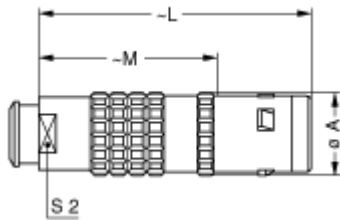

Cable fixation

Cable termination protection	For cable bend relief
Fixation type	T type cable adapter
Jacket cable outside diameter [mm]	3.60 - 4.50 mm

Drawings

Dimensions

	M	A	S2	L
mm.	36	16	12	52
in.	1.42	0.63	0.47	2.05

<https://www.lemo.com/int_en/solutions/originals/k-outdoor-keyed/fgg-2k-93b-clat46z.html>

LEMO products and services are provided "as is". LEMO makes no warranties or representations with regard to LEMO product & services or use of them, express, implied or statutory, including for accuracy, completeness, or security. The user is fully responsible for his products and applications using LEMO components.