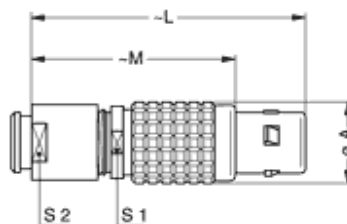

Form & Material

Shell style / Model id	FG - Straight plug, cable collet and nut for fitting a bend relief
Plug	Straight
Housing material	Brass (chrome plated [SAE AMS 2460]) shell and collet nut, nickel plated [SAE AMS QQ N 290] brass latch sleeve and mid pieces
Locking system	Push-pull
Keying	1 key (alpha=0, plug: male contacts, receptacle: female contacts)
Colour	Grey
Variant	Nut for fitting a bend relief
Weight	30.38 g

Cable fixation

Cable termination protection	For cable bend relief
Fixation type	Cable collet
Jacket cable outside diameter [mm]	3.30 - 4.20 mm

Drawings

Dimensions

	A	L	M	S1	S2
mm.	15	49	37	13	12
in.	0.59	1.93	1.46	0.51	0.47