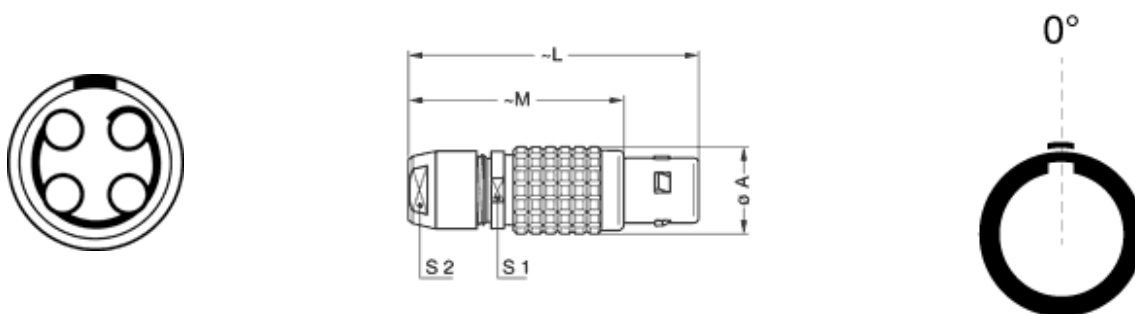

Cable fixation

Cable termination protection	Standard back nut (no additional protection)
Fixation type	Cable collet
Jacket cable outside diameter [mm]	7.30 - 8.20 mm

Drawings

Dimensions

	A	L	M	S1	S2
mm.	15	50	38	13	12
in.	0.59	1.97	1.5	0.51	0.47

Recommended By Lemo

Accessories

Compatible cap [BFG.2B.100.PCSG](#)

Tools

Spanner [DCP.91.023.TN](#)

Spanner wrench [DCD.2B.ZZZ.PA120](#)

<https://www.lemo.com/int_en/solutions/originals/b-indoor-keyed/fgg-2b-304-cydz82.html>

LEMO products and services are provided "as is". LEMO makes no warranties or representations with regard to LEMO product & services or use of them, express, implied or statutory, including for accuracy, completeness, or security. The user is fully responsible for his products and applications using LEMO components.