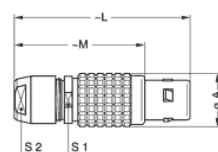

Form & Material

Shell style / Model id	FG - Straight plug, cable collet
Plug	Straight
Housing material	Brass (chrome plated [SAE AMS 2460]) shell and collet nut, nickel plated [SAE AMS QQ N 290] brass latch sleeve and mid pieces
Locking system	Quick-release (Snap-on)
Keying	1 key (alpha=0, plug: male contacts, receptacle: female contacts)
Weight	29.89 g

Cable fixation

Cable termination protection

Standard back nut (no additional protection)

Fixation type

Cable collet

Drawings

Contact 1: Chromel (+)
Contact 2: Alumel (-)

Dimensions

	A	L	M	S1	S2
mm.	15	50	38	13	12
in.	0.59	1.97	1.5	0.51	0.47

https://www.lemo.com/int_en/solutions/originals/b-indoor-keyed/fgg-2b-302-clkf31.html

LEMO products and services are provided "as is". LEMO makes no warranties or representations with regard to LEMO product & services or use of them, express, implied or statutory, including for accuracy, completeness, or security. The user is fully responsible for his products and applications using LEMO components.