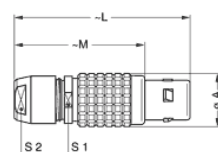

Form & Material

Shell style / Model id	FG - Straight plug, cable collet
Plug	Straight
Housing material	Brass (chrome plated [SAE AMS 2460]) shell and collet nut, nickel plated [SAE AMS QQ N 290] brass latch sleeve and mid pieces
Locking system	Quick-release (Snap-on)
Keying	1 key (alpha=0, plug: male contacts, receptacle: female contacts)
Weight	29.83 g

Cable fixation

Cable termination protection

Standard back nut (no additional protection)

Fixation type

Cable collet

Drawings

Contact 1: Iron (+)
Contact 2: Konstantan (-)

Dimensions

	A	L	M	S1	S2
mm.	15	50	38	13	12
in.	0.59	1.97	1.5	0.51	0.47

https://www.lemo.com/int_en/solutions/originals/b-indoor-keyed/fgg-2b-302-cljf31.html

LEMO products and services are provided "as is". LEMO makes no warranties or representations with regard to LEMO product & services or use of them, express, implied or statutory, including for accuracy, completeness, or security. The user is fully responsible for his products and applications using LEMO components.