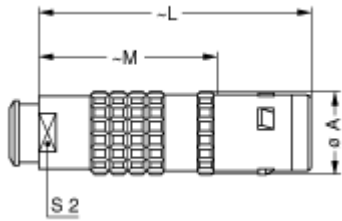

Form & Material

Shell style / Model id	FG - Straight plug, cable collet and nut for fitting a bend relief
Plug	Straight
Housing material	Brass (chrome plated [SAE AMS 2460]) shell, collet nut and latch sleeve, nickel plated [SAE AMS QQ N 290] brass mid pieces
Locking system	Push-pull
Keying	1 key (alpha=0, plug: male contacts, receptacle: female contacts)
Variant	Nut for fitting a bend relief
Weight	35.32 g

Dimensions

	M	A	S2	L
mm.	28	13	9	42
in.	1.1	0.51	0.35	1.65

https://www.lemo.com/int_en/solutions/originals/k-outdoor-keyed/fgg-1k-92a-clct46z.html

LEMO products and services are provided "as is". LEMO makes no warranties or representations with regard to LEMO product & services or use of them, express, implied or statutory, including for accuracy, completeness, or security. The user is fully responsible for his products and applications using LEMO components.